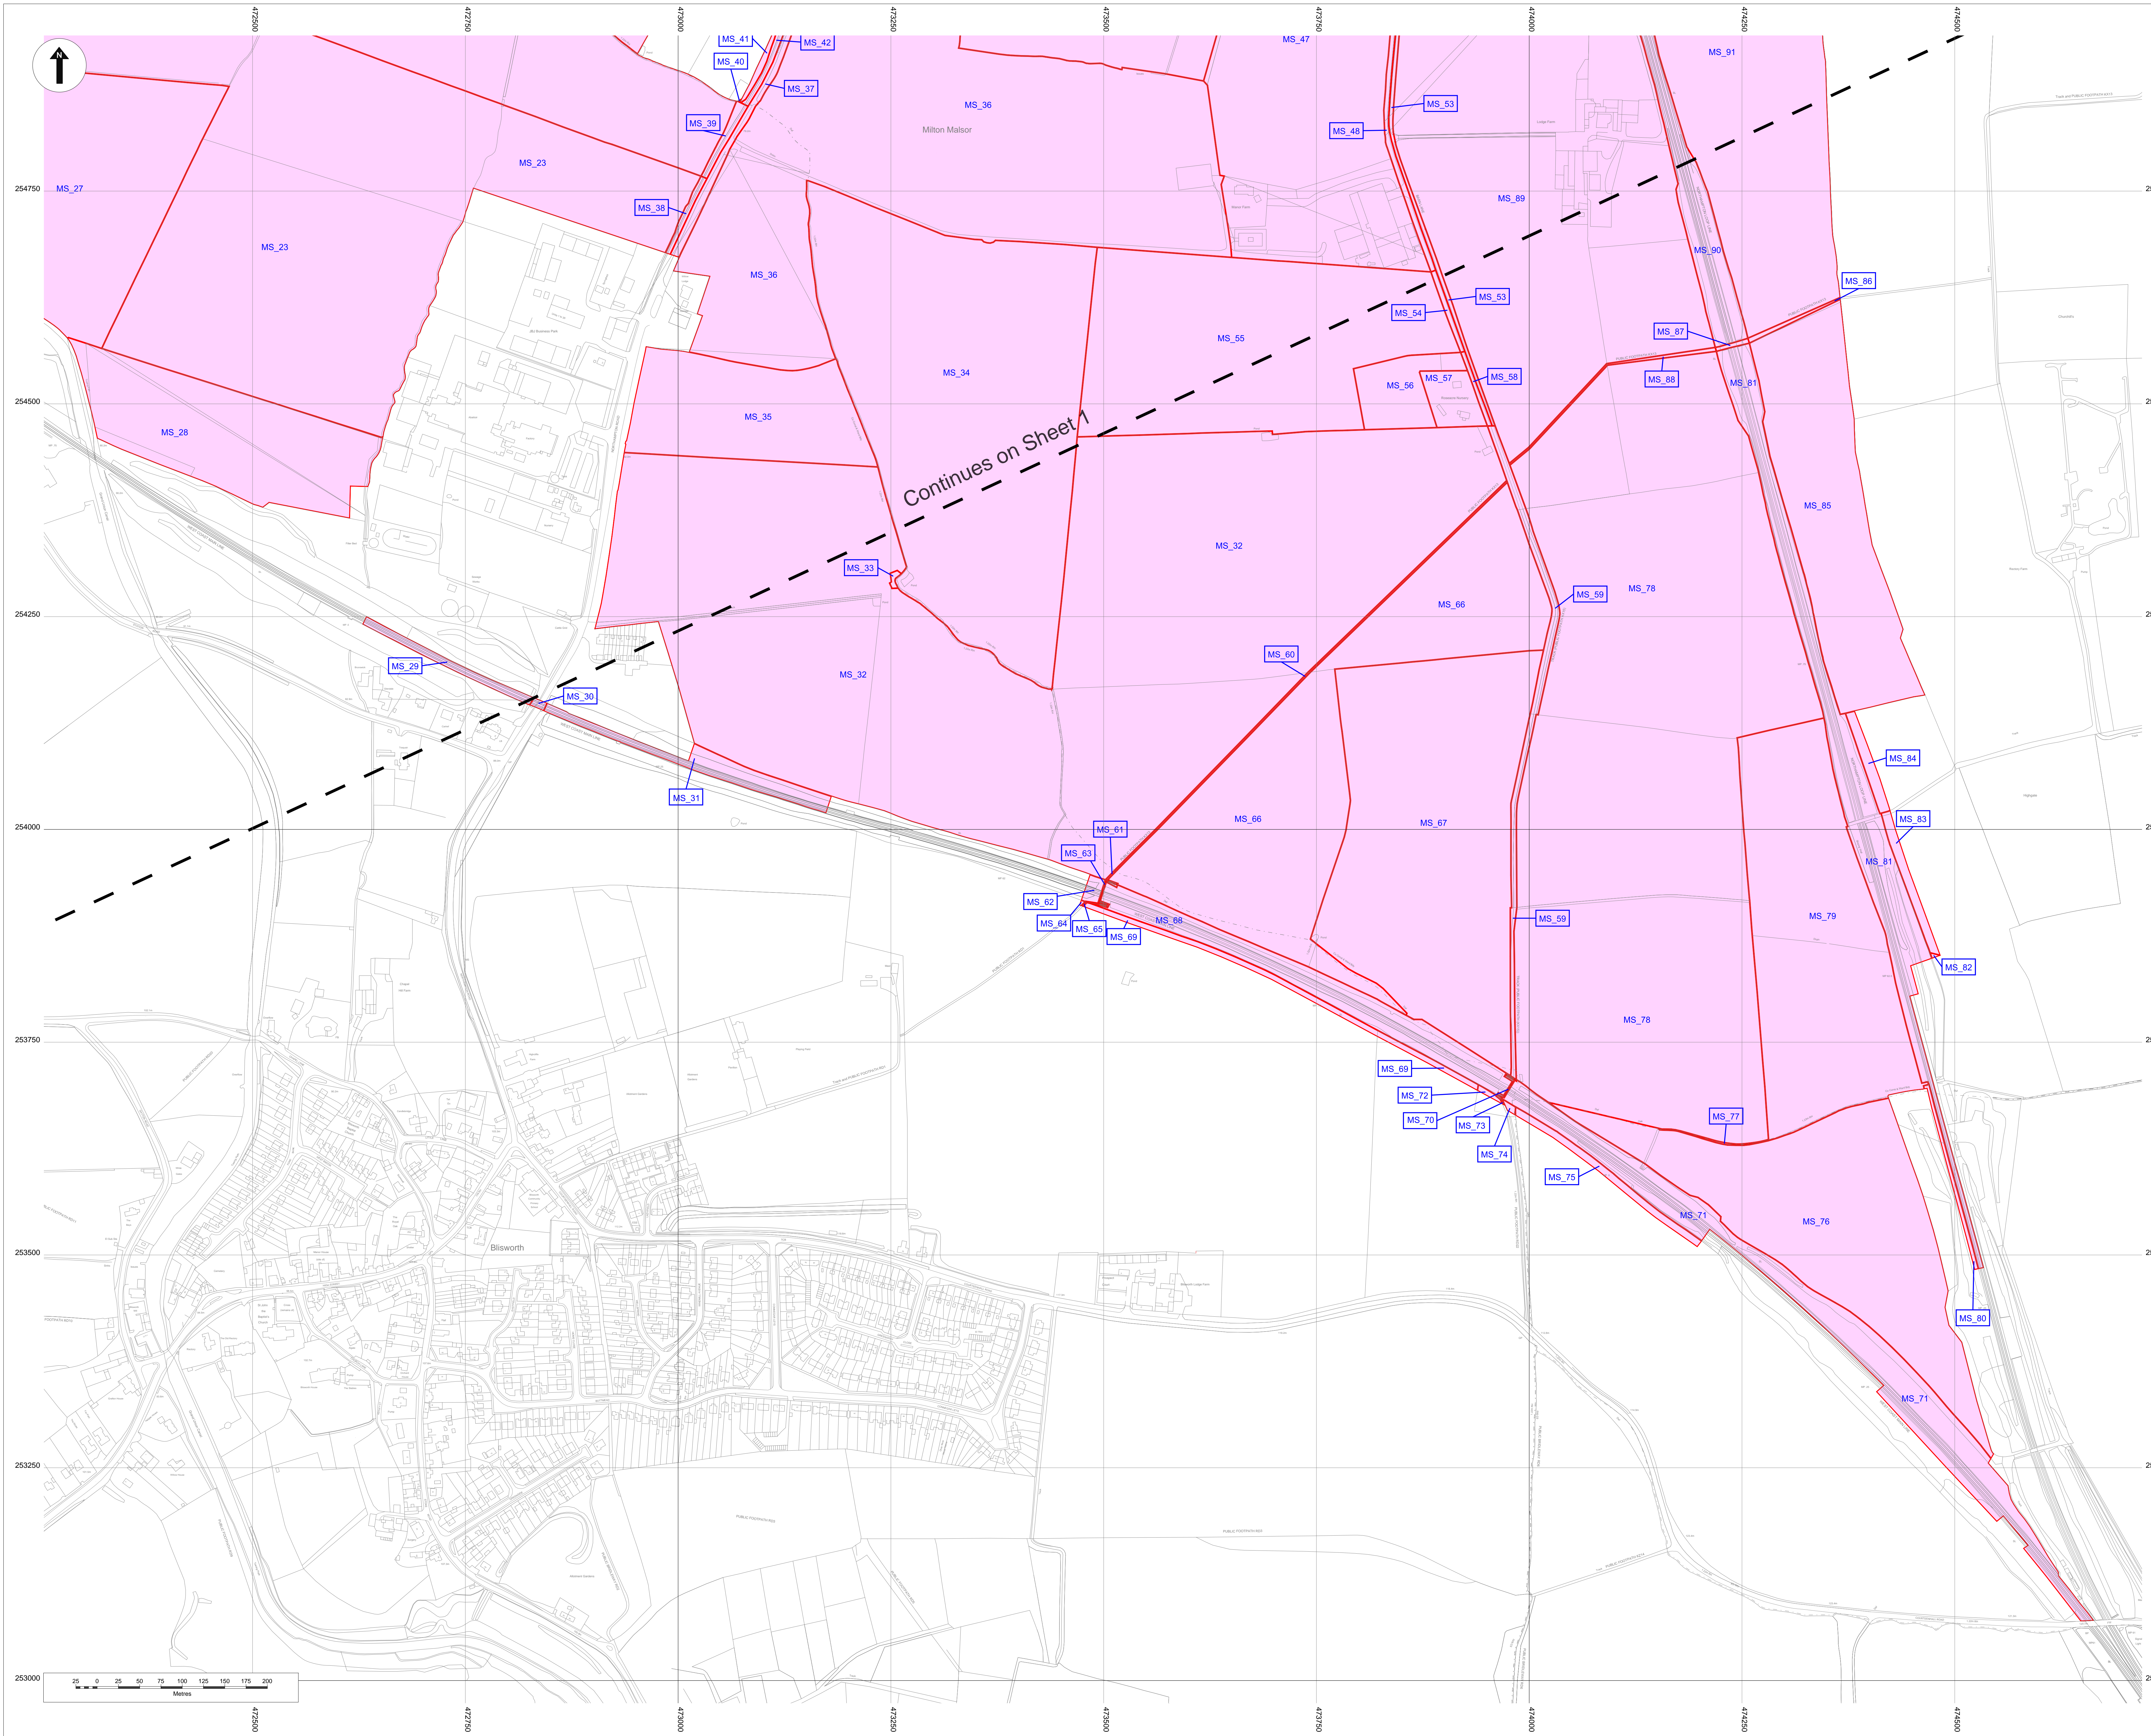

LEGEND

- Land required for, or affected by, the authorised development (the Order Limits)
- Order Land - New land to be acquired and/or new rights to be created and/or temporary use of land (to be confirmed)

REV	DATE	DETAILS OF ISSUE/REVISION	DRW	REV

THE RAIL CENTRAL RAIL FREIGHT INTERCHANGE AND HIGHWAY ORDER 201[x]

DRAWING TITLE
Land Plan Main Site - Sheet 2 of 2

SCALE	1:2,500	DRAWN	JHO
PAGE SIZE	A0	REVIEWED	PKI
REGULATION	5(2)(i)	DOCUMENT	NUMBER

DRAWING STATUS
DRAFT - STAGE 2 CONSULTATION

DRAWING No	1692-7728_001143	REVISION	3.0
------------	------------------	----------	-----