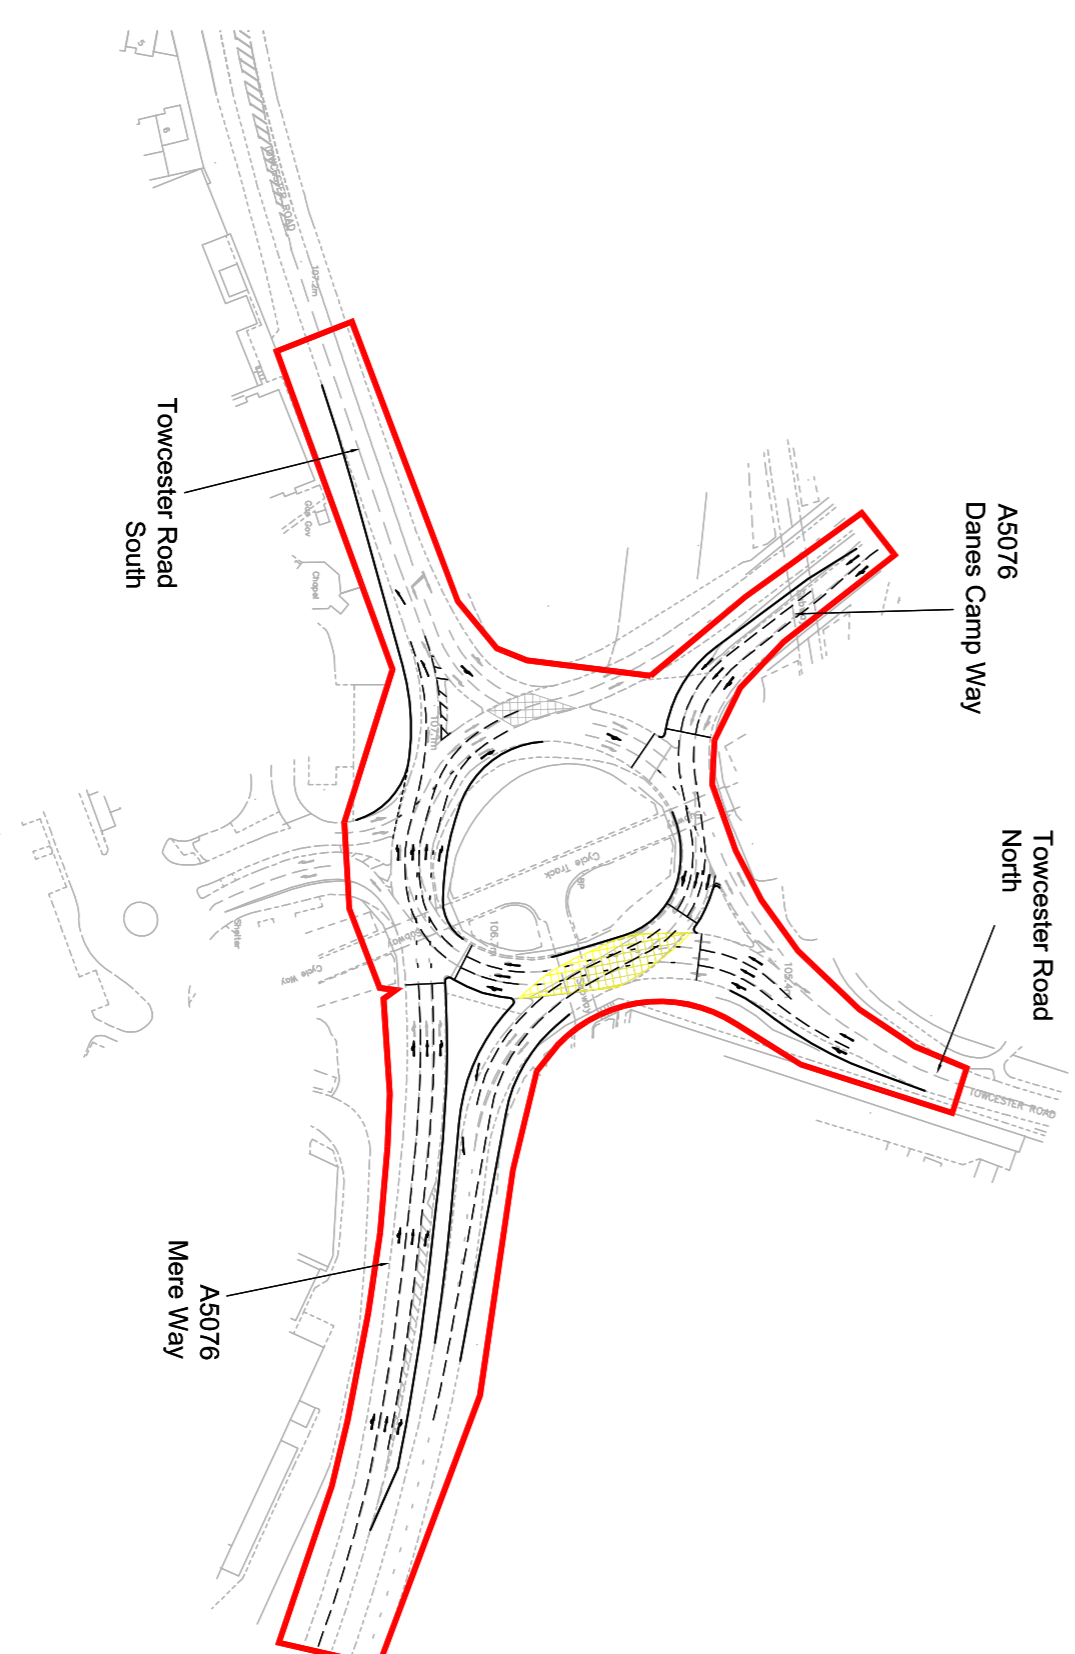

A508/A5199

A5076/Hunsbury Hill Avenue/Hunsbarrow Road/Hunsbury Hill Road

Towcester Road/A5076/A5123/Tesco

A45/A43/Ferris Row

LEGEND

— Red Line Boundary

REV	DATE	DETAILS OF ISSUE/REVISION	DRW	REV

**ASHFIELD LAND**

**THE RAIL CENTRAL RAIL  
FREIGHT INTERCHANGE  
AND HIGHWAY ORDER 201(X)**

**DRAWING TITLE**  
Highway Plans  
General Arrangement  
Sheet 5 of 7

SCALE	1:2,000	DRAWN	PSW
PAGE SIZE	A1	RECHECKED	MB
REGULATION		DOCUMENT	