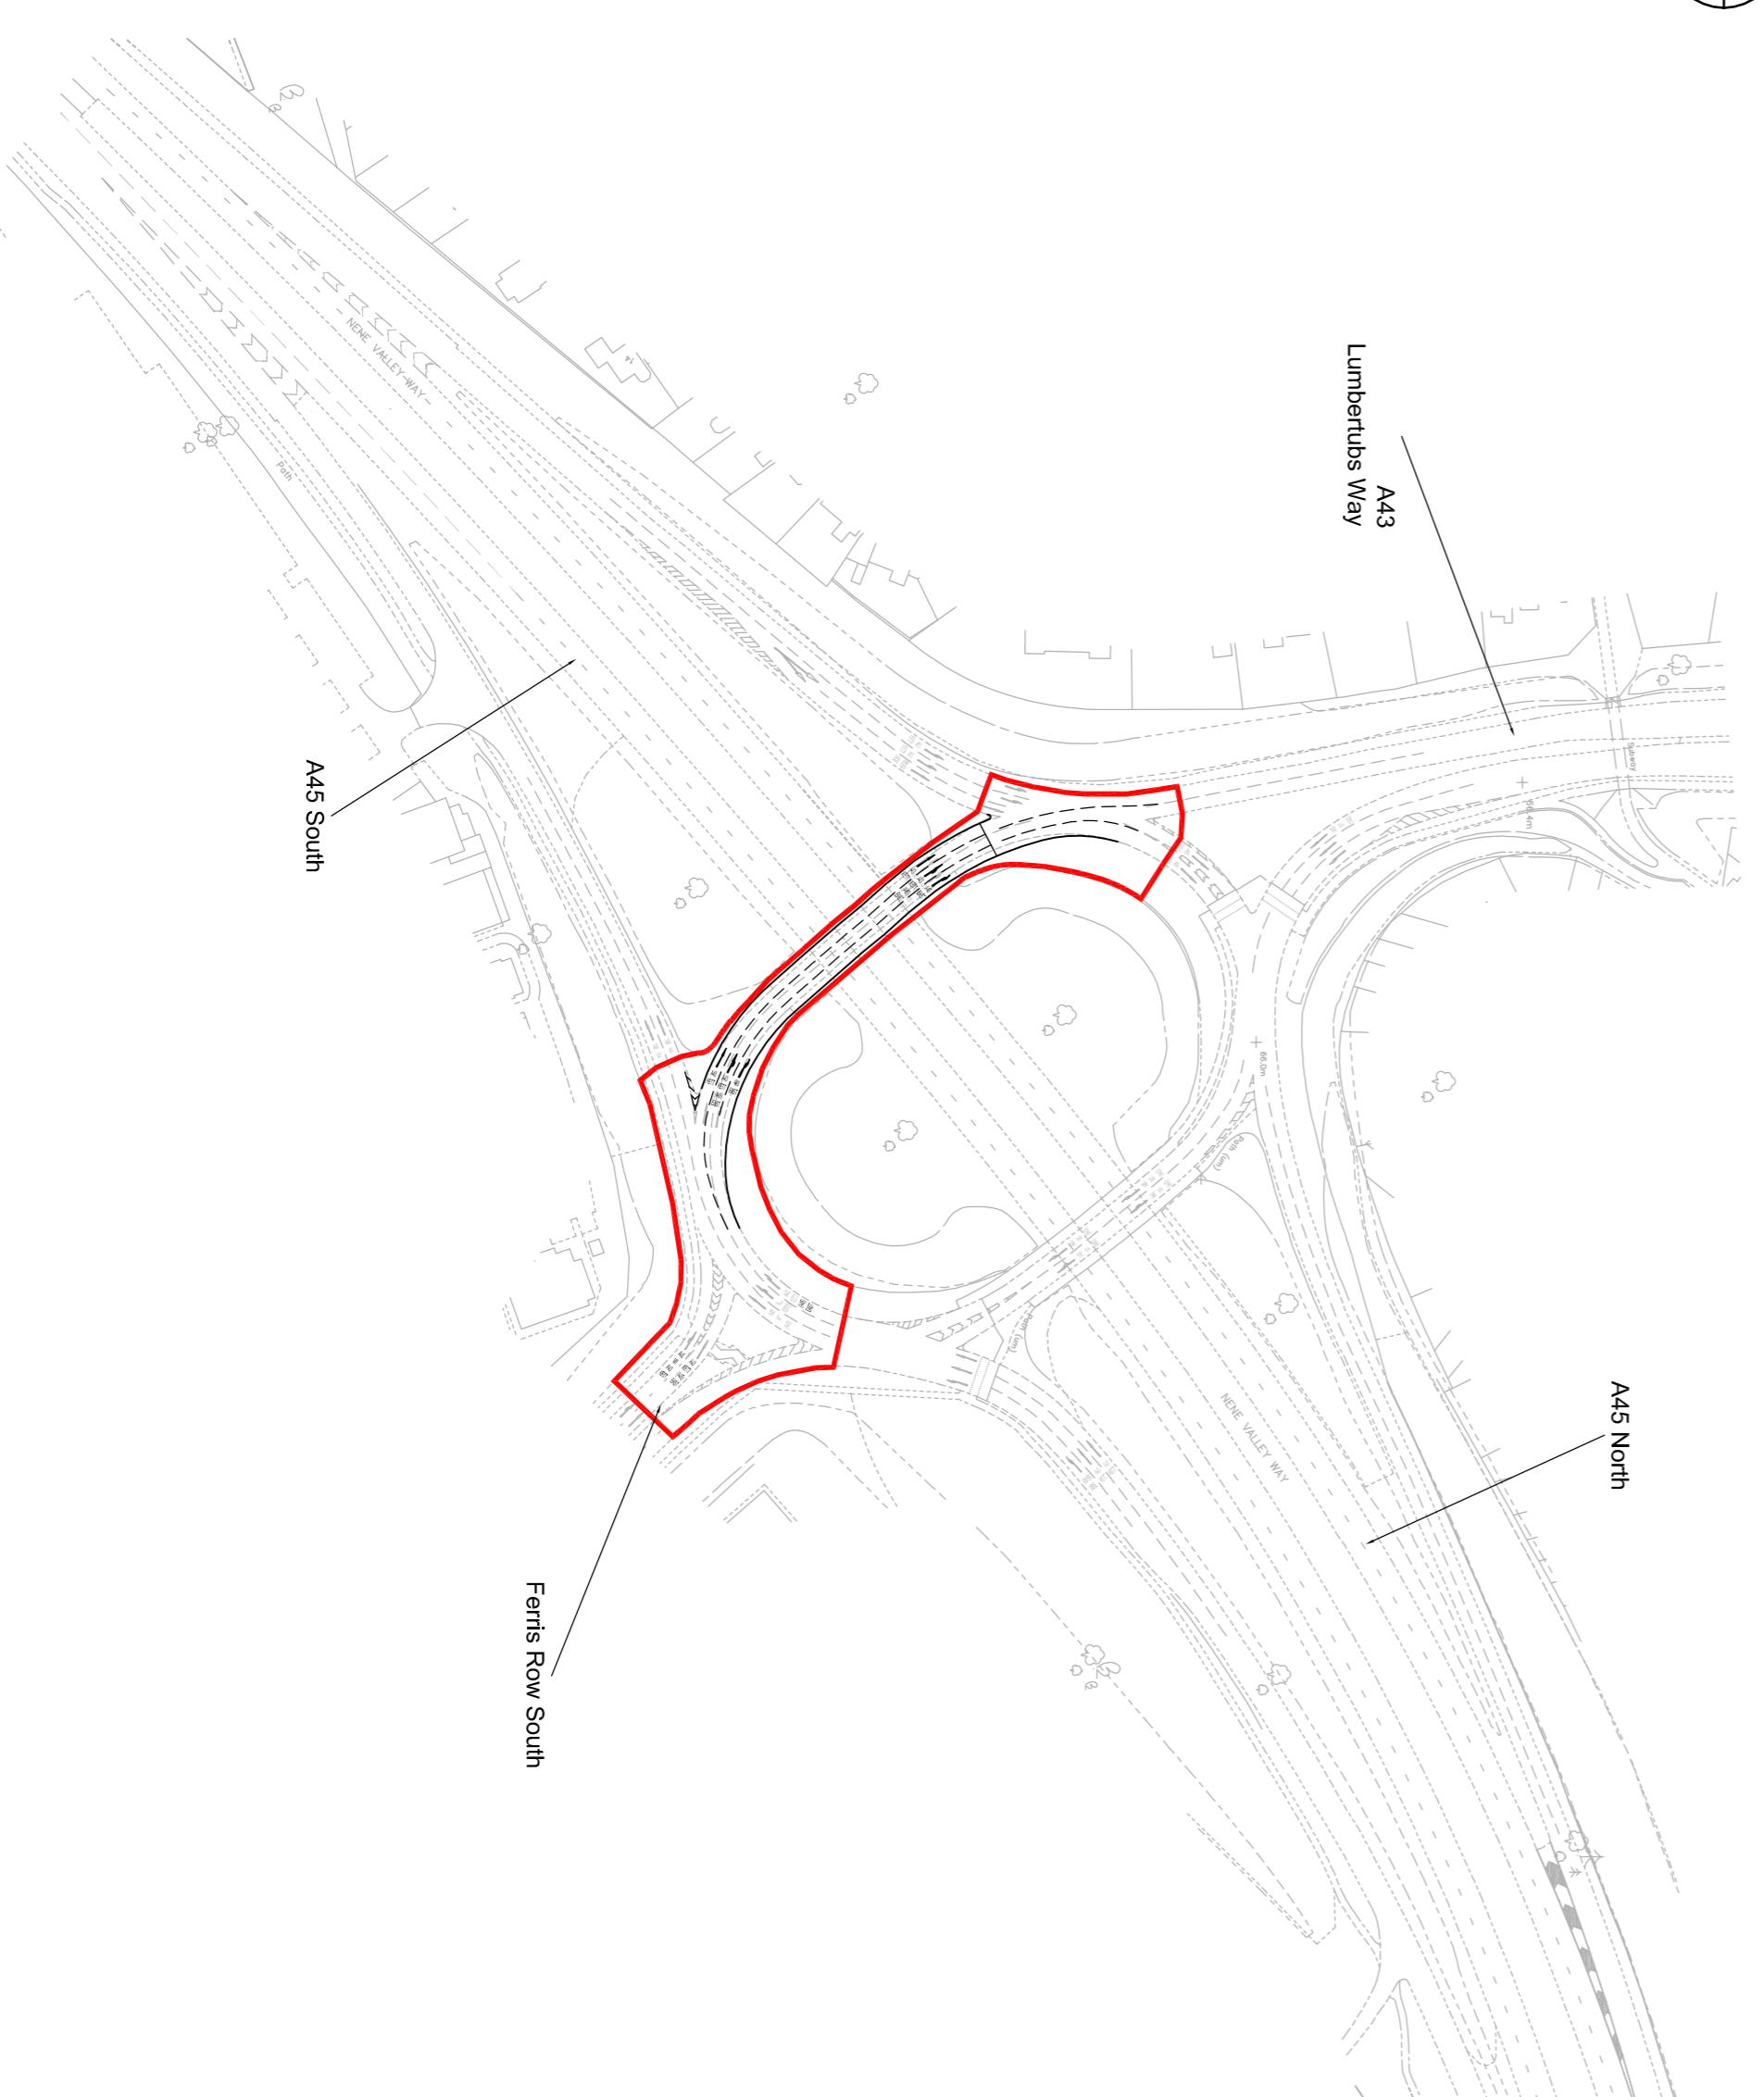

A508/A5199

A5076/Hunsbury Hill Avenue/Hunsbarrow Road/Hunsbury Hill Road

Towcester Road/A5076/A5123/Tesco

A45/A43/Ferris Row

LEGEND

— Red Line Boundary

REV	DATE	DETAILS OF ISSUE/REVISION	DRW	REV

**ASHFIELD LAND**

**THE RAIL CENTRAL RAIL  
FREIGHT INTERCHANGE  
AND HIGHWAY ORDER 201(X)**

**DRAWING TITLE**  
Highway Plans  
General Arrangement  
Sheet 5 of 7

SCALE	1:2,000	DRAWN	PSW
PAGE SIZE	A1	RECHECKED	MB
REGULATION		DOCUMENT	