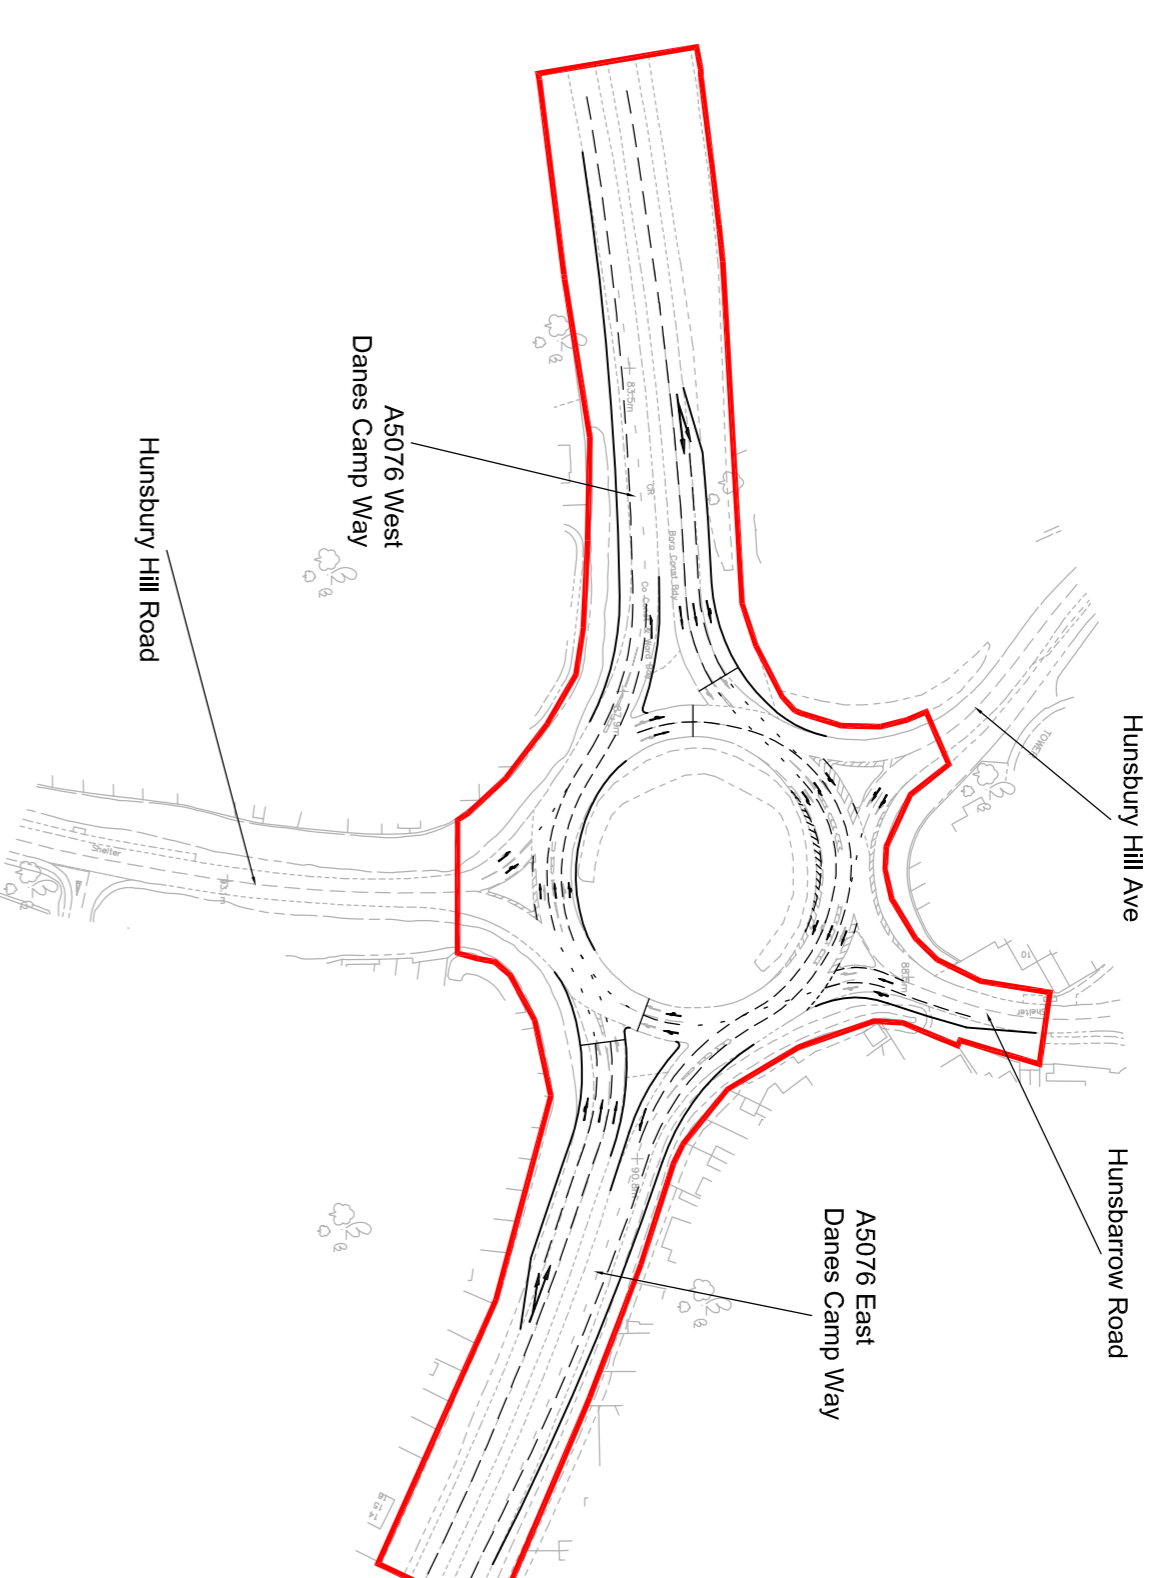

A508/A5199

A5076/Hunsbury Hill Avenue/Hunsbarrow Road/Hunsbury Hill Road

Towcester Road/A5076/A5123/Tesco

A45/A43/Ferris Row

LEGEND

— Red Line Boundary

REV	DATE	DETAILS OF ISSUE/REVISION	DRW	REV

**ASHFIELD LAND**

**THE RAIL CENTRAL RAIL  
FREIGHT INTERCHANGE  
AND HIGHWAY ORDER 201(X)**

**DRAWING TITLE**  
Highway Plans  
General Arrangement  
Sheet 5 of 7

SCALE	1:2,000	DRAWN	PSW
PAGE SIZE	A1	RECHECKED	MB
REGULATION		DOCUMENT	