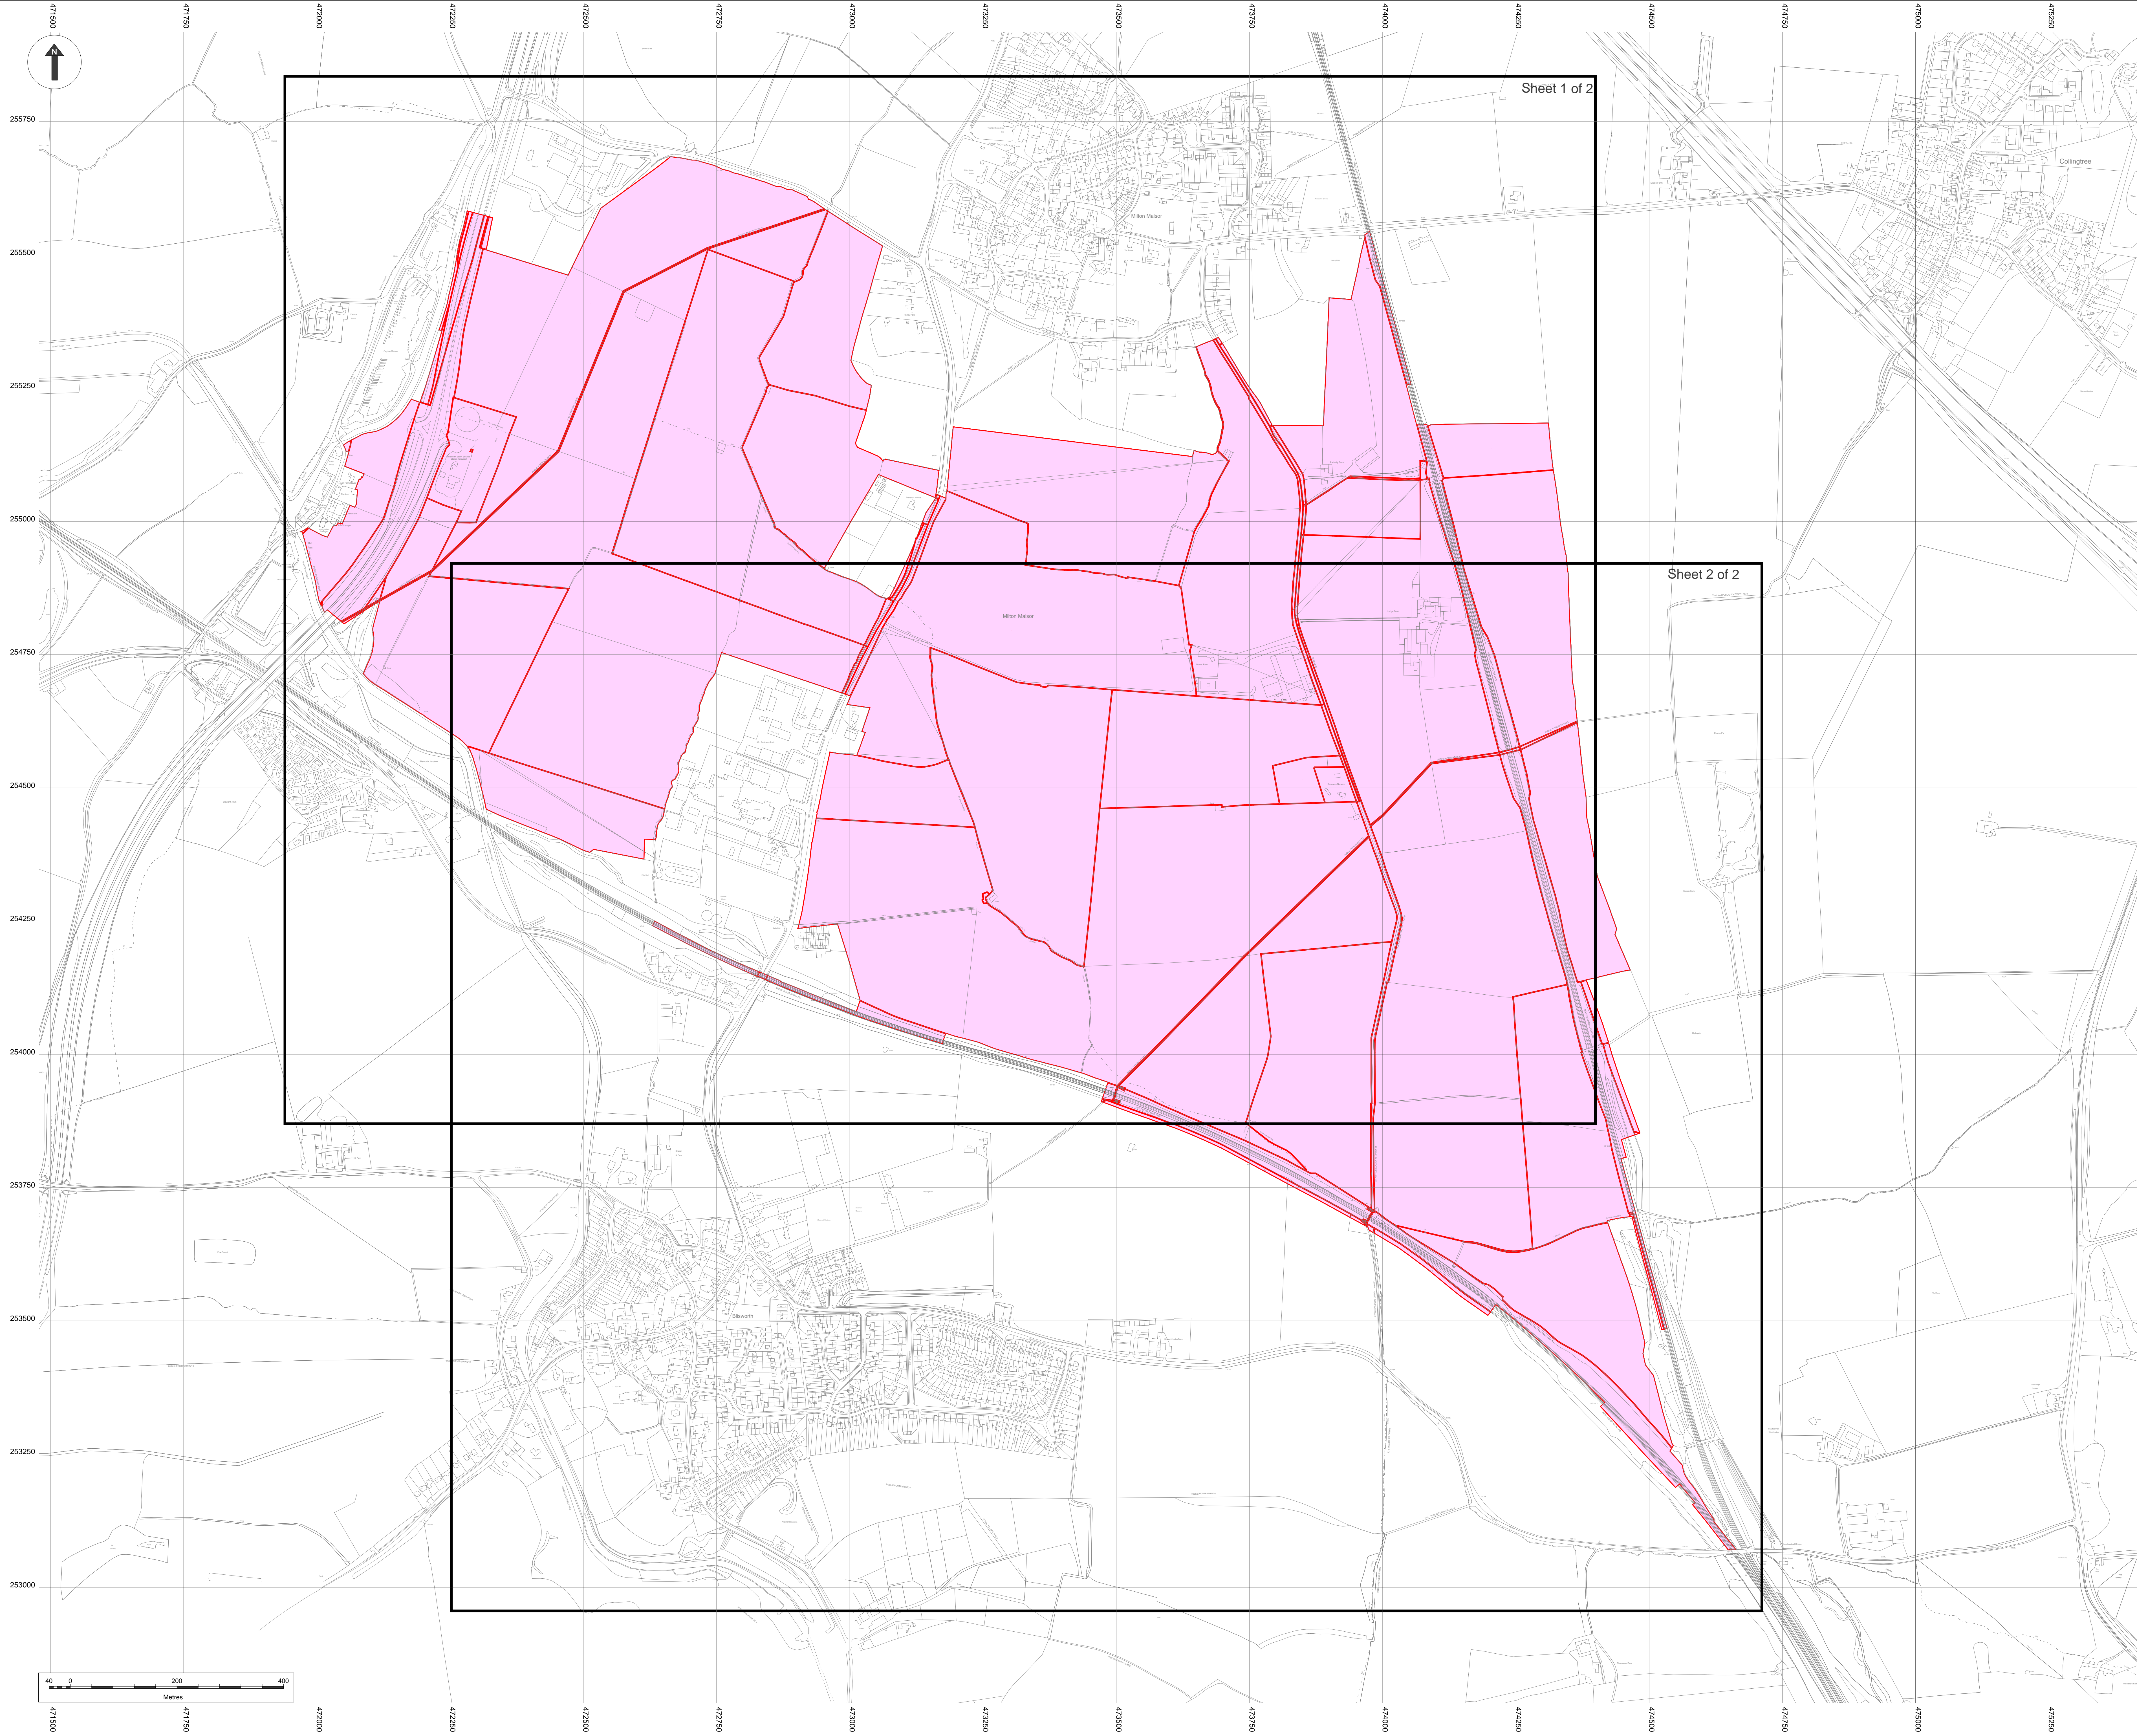

LEGEND

-  Land required for, or affected by, the authorised development (the Order Limits)
-  Order Land - New land to be acquired and/or new rights to be created and/or temporary use of land (to be confirmed)

REV	DATE	DETAILS OF ISSUE/REVISION	DRW	REV

THE RAIL CENTRAL RAIL FREIGHT INTERCHANGE AND HIGHWAY ORDER 201[x]

DRAWING TITLE
Land Plan Main Site - Key Plan

SCALE	1:4,000	DRAWN	JHO
PAGE SIZE	A0	REVIEWED	PKI
REGULATION	DOCUMENT NUMBER		
5(2)(i)			

DRAWING STATUS
DRAFT - STAGE 2 CONSULTATION

DRAWING No	REVISION
1692-7728_001143	3.0